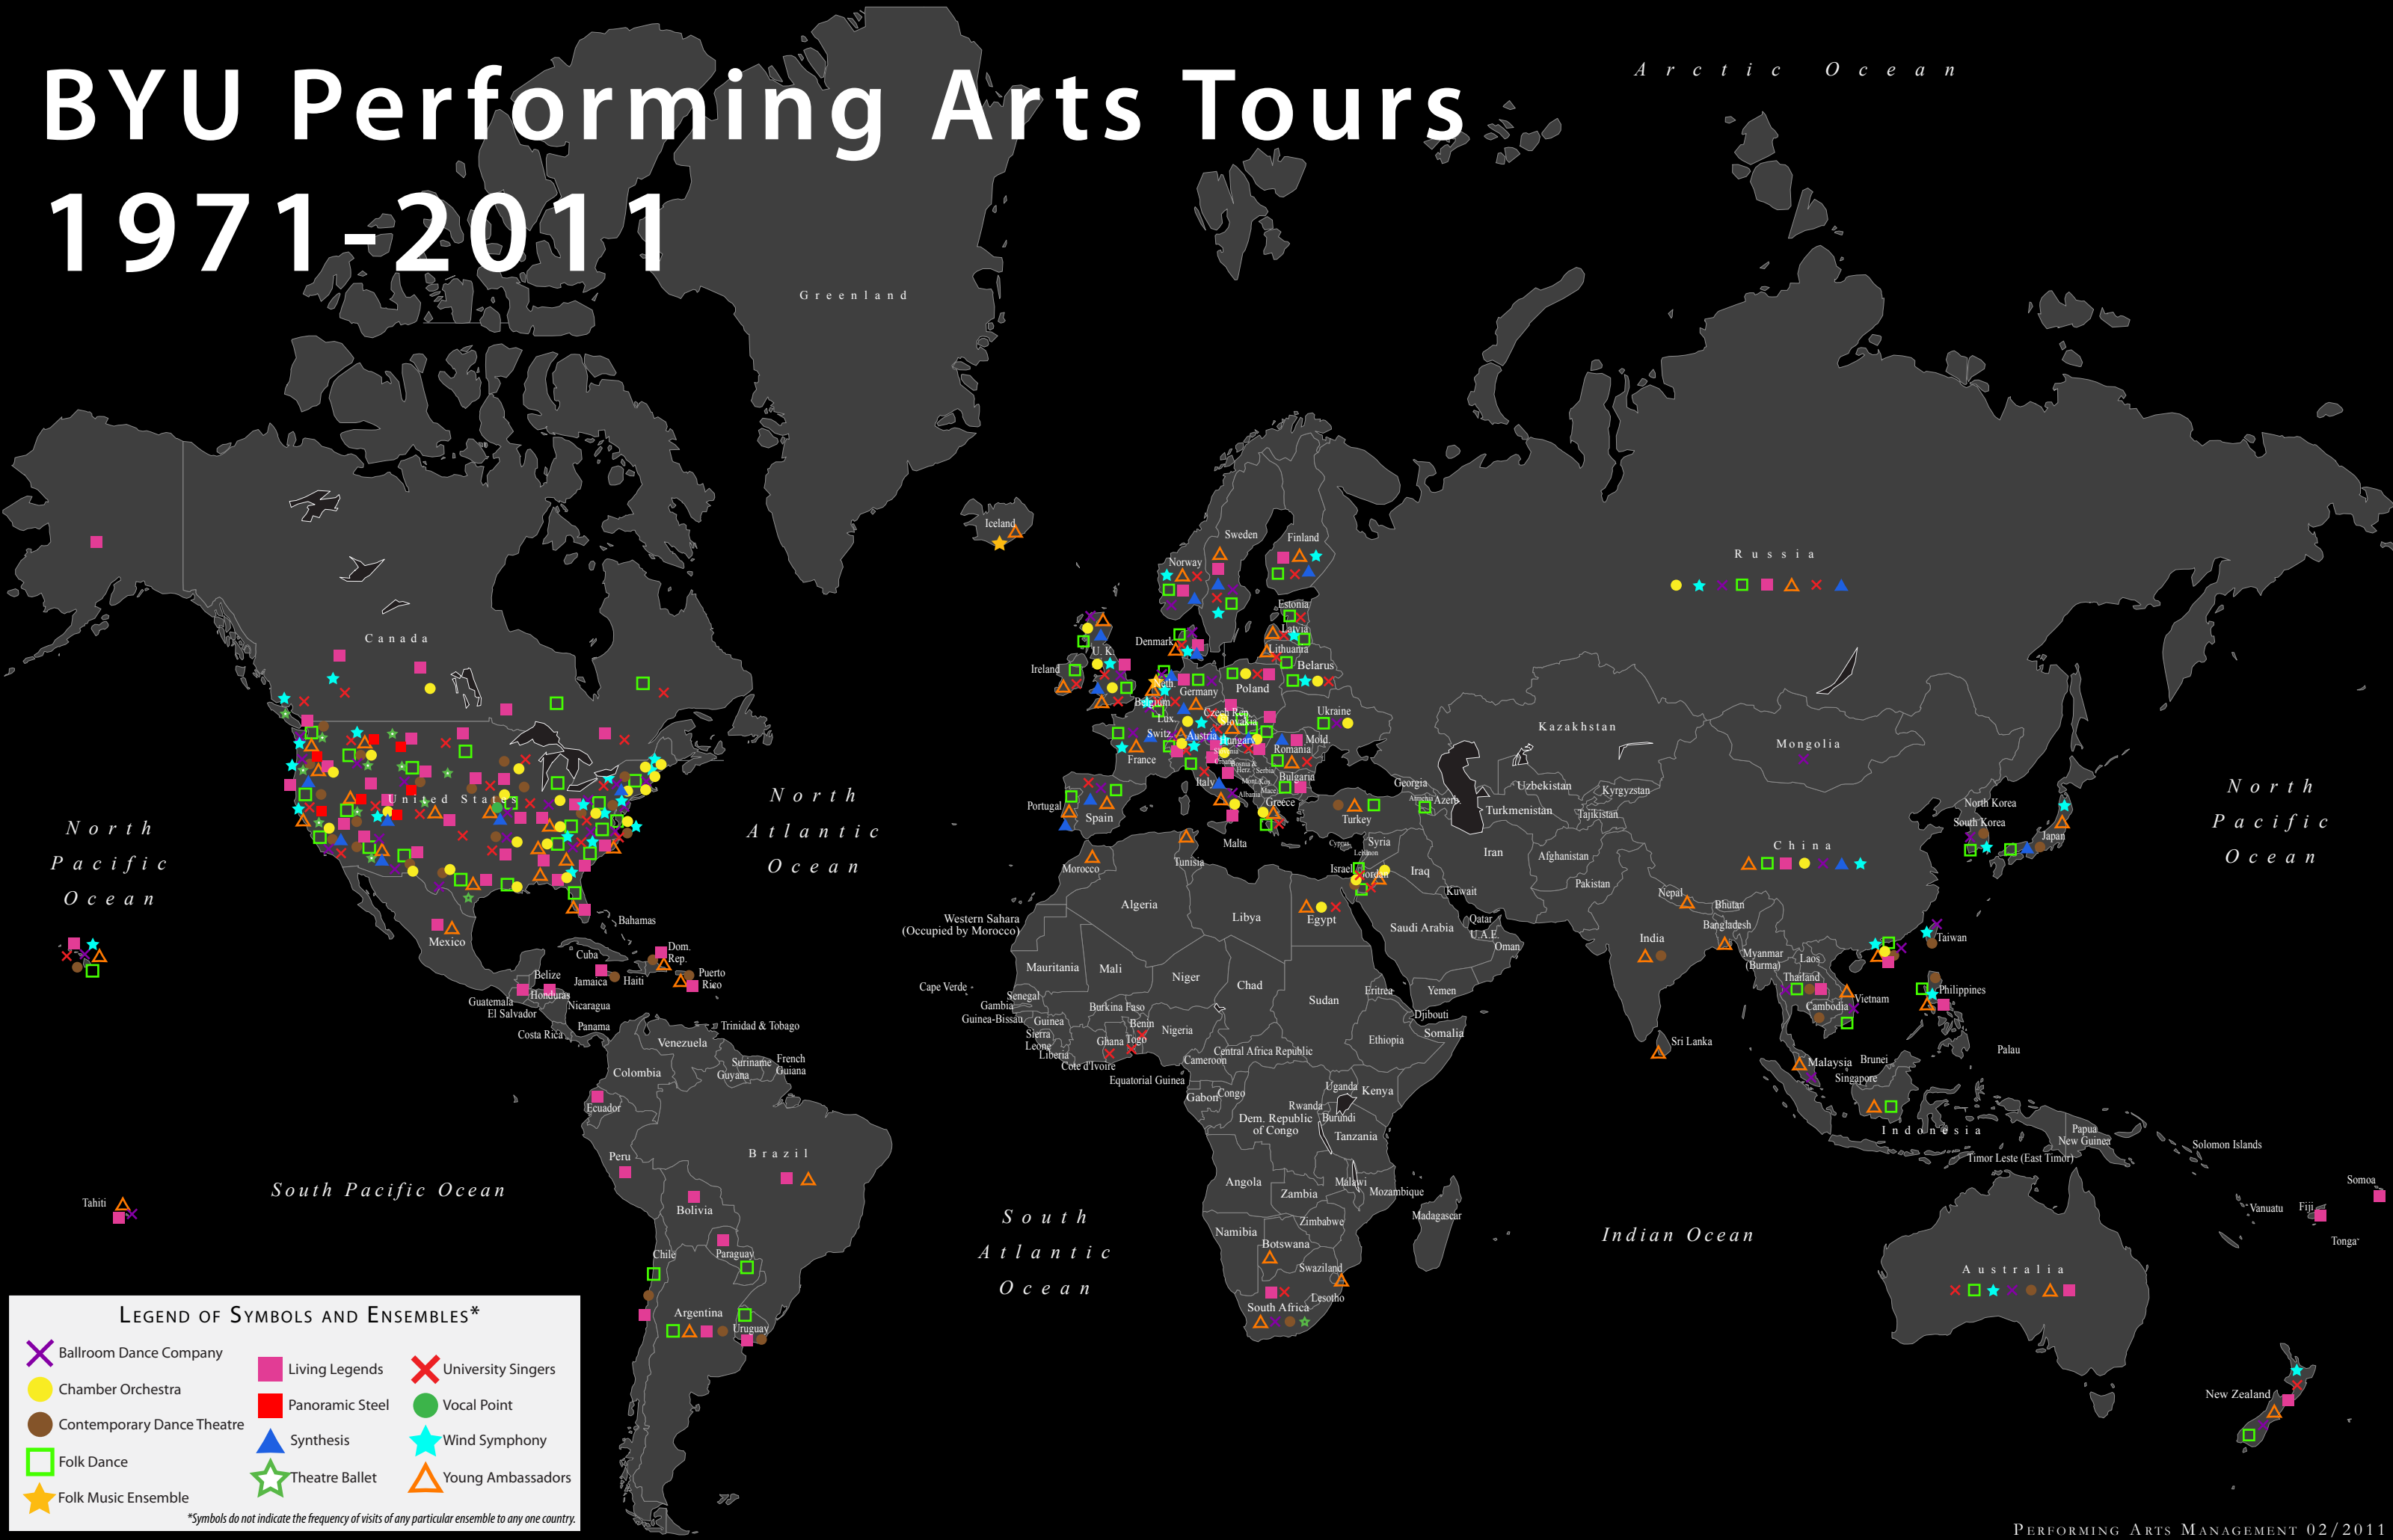

# BYU Performing Arts Tours 1971-2011

**LEGEND OF SYMBOLS AND ENSEMBLES\***

✕ Ballroom Dance Company	■ Living Legends	✕ University Singers
● Chamber Orchestra	■ Panoramic Steel	● Vocal Point
● Contemporary Dance Theatre	▲ Synthesis	★ Wind Symphony
□ Folk Dance	★ Theatre Ballet	▲ Young Ambassadors
★ Folk Music Ensemble		

\*Symbols do not indicate the frequency of visits of any particular ensemble to any one country.