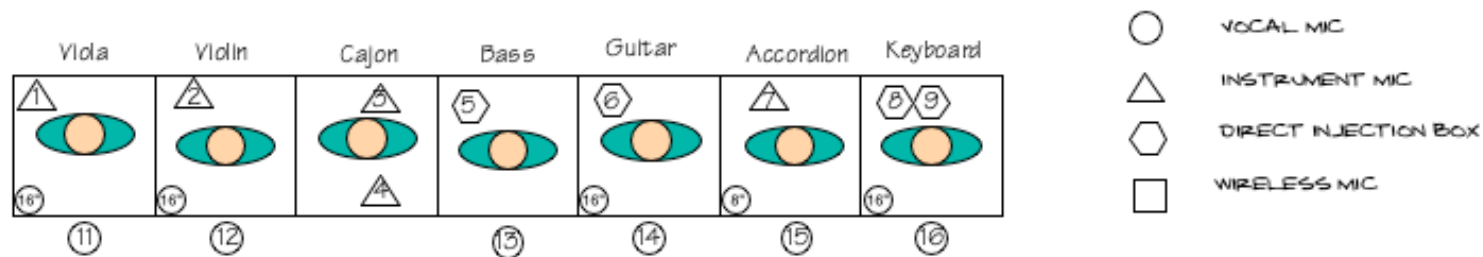

Band Input List

Input	Name	Instrument	Mic/DI	Notes
1	Christina	Viola	Mic	
2	Ellie	Violin	Mic	
3	Tyler	Cajon	Mic	
4	Tyler	Cajon	Mic	
5	Arthur	Bass	DI	
6	Austin	Guitar	DI	
7	Emily	Accordion	Mic	
8	Madeline	Keyboard	DI	
9	Madeline	Keyboard	DI	
10				
11	Christina	Vocal	Mic	
12	Ellie	Vocal	Mic	
13	Arthur	Vocal	Mic	
14	Austin	Vocal	Mic	
15	Emily	Vocal	Mic	
16	Madeline	Vocal	Mic	
17x	Floor	Feet		
18	Floor	Feet		
19	Floor	Feet		
20	Floor	Feet		

Technical Rider

INTERNATIONAL FOLK DANCE ENSEMBLE

2023-2024 Performances

Brigham Young University

Band Stage Plot

1 Mountain String 2022 Line Up
Scale: 1/4" = 1'-0"

Floor Mics

2 Floor Mics
Scale: 1/4" = 1'-0"