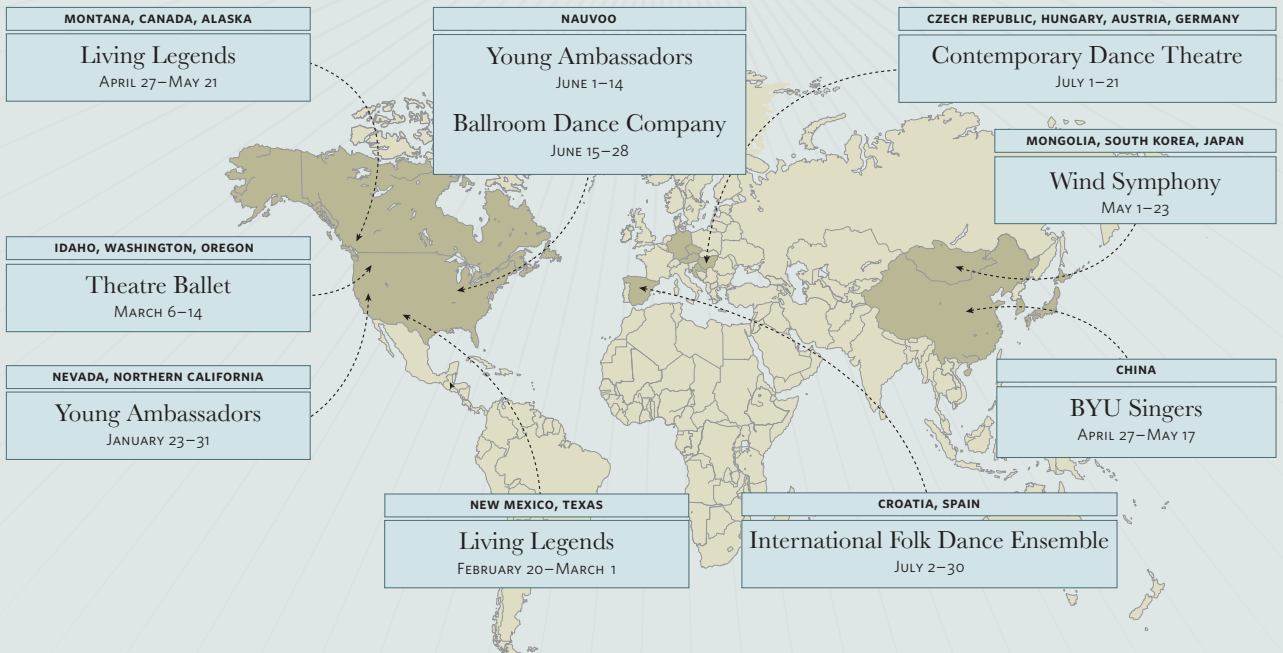

Theatre Ballet
March 6–14
Nampa, ID
Richland, WA
Moses Lake, WA
Everett, WA
Kent, WA
Hillsboro, OR
Yakima, WA

Wind Symphony
May 1–23
Ulaanbaatar, Mongolia
Seoul, South Korea
Daejeon, South Korea
Busan, South Korea
Fukuoka, Japan
Tokyo, Japan
Nagoya, Japan
Osaka, Japan

Young Ambassadors
January 23–31
Reno, NV
Oakland, CA
Santa Rosa, CA
San Jose, CA
Lakeport, CA
Paradise, CA
Sacramento, CA

June 1–14
Nauvoo, IL

2016 Tours

Ballroom Dance
Company
May 21–June 12
England
Scotland

BYU Singers
April 26–May 6
Page, AZ
Flagstaff, AZ
Snowflake, AZ
St. Johns, AZ
Thatcher, AZ
Tucson, AZ
Queen Creek, AZ
Phoenix/Mesa, AZ
Prescott, AZ

Contemporary Dance
Theatre
February 5–13
Las Vegas, NV
Riverside, CA
San Diego, CA
Santa Ana, CA
Glendale, CA
Oxnard, CA
Victorville, CA

International Folk
Dance Ensemble
February 26–March 5
Nampa, ID
Richland, WA
Seattle, WA
Auburn, WA
Bremerton, WA
Olympia, WA
Portland, OR

Living Legends
April 25–May 15
Samoa
Fiji
New Zealand
Tonga
Tahiti

Synthesis
July 1–22
Estonia
Latvia
Lithuania
Finland

Theatre Ballet
February 19–27
Reno, NV
Yuba City, CA
Paradise, CA
Oakland, CA
San Jose, CA
Modesto, CA
Sacramento, CA

Young Ambassadors
January 29–February 6
Riverton, WY
Casper, WY
Gillette, WY
Cheyenne, WY
Longmont, CO
Colorado Springs, CO
Denver, CO

April 25–May 15
Zimbabwe
South Africa
Botswana
Swaziland

For more information please contact

Performing Arts Management
Brigham Young University
306 Hinckley Center
Provo, UT 84602-8500

Telephone: 801-422-3576
Toll-free: 1-800-432-3576
Fax: 801-422-0546
Email: perform@byu.edu
Website: pam.byu.edu

Performing Arts Management Staff

Edward L. Blaser, *Director*
Rex L. Barrington, *Assistant Director*
Troy Streeter, *Artist Manager*
Shane W. Wright, *Artist Manager*

Karla Schmidt, *Office Manager*
Crystal Myler, *Publicity Writer*
Tanner Spear, *Publicity Writer*