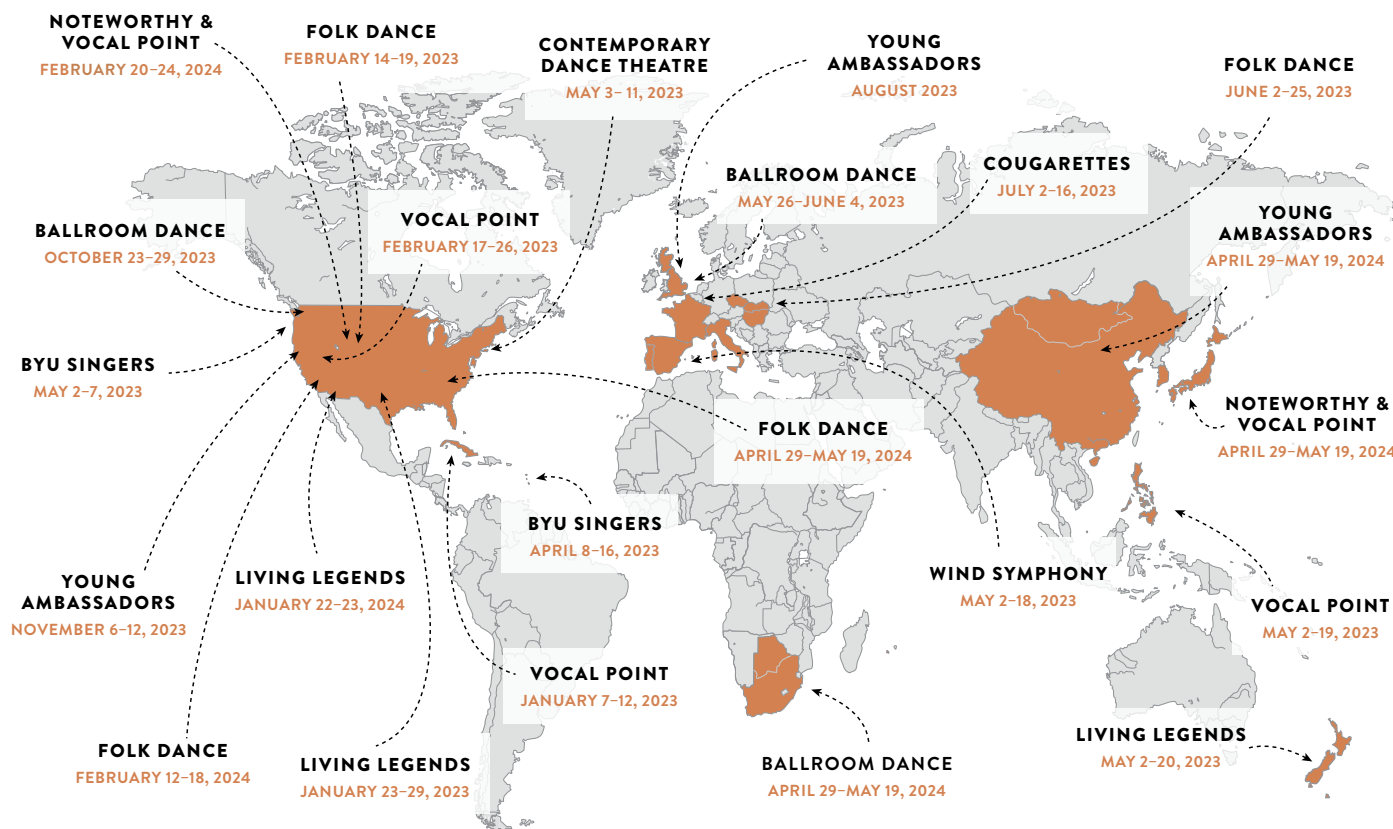

2023 TOURS

VOCAL POINT

JANUARY 7-12
Cuba

LIVING LEGENDS

JANUARY 23-29
New Mexico
Texas

INTERNATIONAL FOLK DANCE ENSEMBLE

FEBRUARY 14-19
Colorado

VOCAL POINT

NOVEMBER 6-12
Northern California
Nevada

2024 TOURS

LIVING LEGENDS

JANUARY 22-23
Arizona

INTERNATIONAL FOLK DANCE ENSEMBLE

FEBRUARY 12-18
Southern California

NOTEWORTHY & VOCAL POINT

FEBRUARY 20-24
Wyoming
Colorado

BALLROOM DANCE COMPANY

APRIL 29-MAY 19
South Africa
Botswana

INTERNATIONAL FOLK DANCE ENSEMBLE

APRIL 29-MAY 19
Texas
Missouri
Arkansas
Tennessee
North Carolina
South Carolina
Georgia
Alabama
Florida
Louisiana

NOTEWORTHY & VOCAL POINT

APRIL 29-MAY 19
Japan
South Korea
Mongolia

YOUNG AMBASSADORS

APRIL 29-MAY 19
China

For more information please contact

Performing Arts Management
Brigham Young University
306 Hinckley Center
Provo, UT 84602-8500
801-422-3576
perform@byu.edu